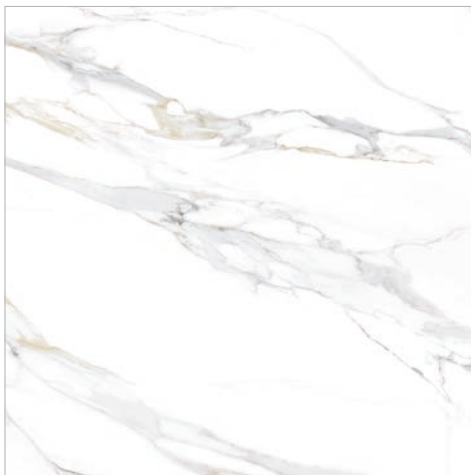

AURORA Gold

POLISHED PORCELAIN

Sizes / Formatos

POLISHED RECTIFIED_NATURAL RECTIFIED

Aurora Gold
120x120 **48"x48"**
POLISHED RECTIFIED - NATURAL RECTIFIED