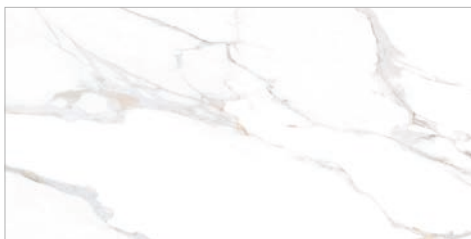

Sizes / Formatos

POLISHED RECTIFIED_NATURAL RECTIFIED

Aurora Gold
120x120 **48"x48"**
POLISHED RECTIFIED - NATURAL RECTIFIED

Aurora Gold
90x90 **36"x36"**
POLISHED RECTIFIED - NATURAL RECTIFIED

Aurora Gold
90x180 **36"x72"**
POLISHED RECTIFIED - NATURAL RECTIFIED