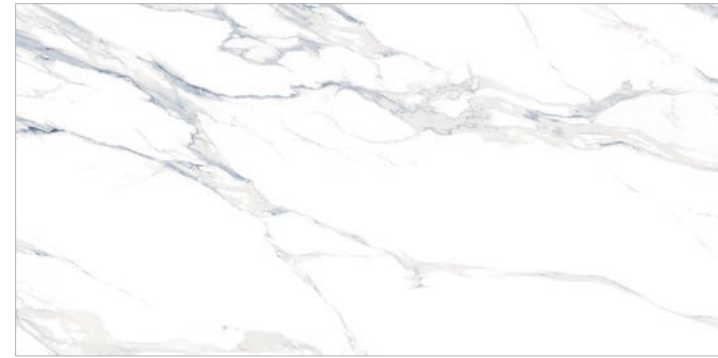

AURORA Blue

POLISHED PORCELAIN

Sizes / Formatos

POLISHED RECTIFIED_NATURAL RECTIFIED

Aurora Blue
120x120 **48"x48"**
POLISHED RECTIFIED - NATURAL RECTIFIED

Aurora Blue
90x90 **36"x36"**
POLISHED RECTIFIED - NATURAL RECTIFIED