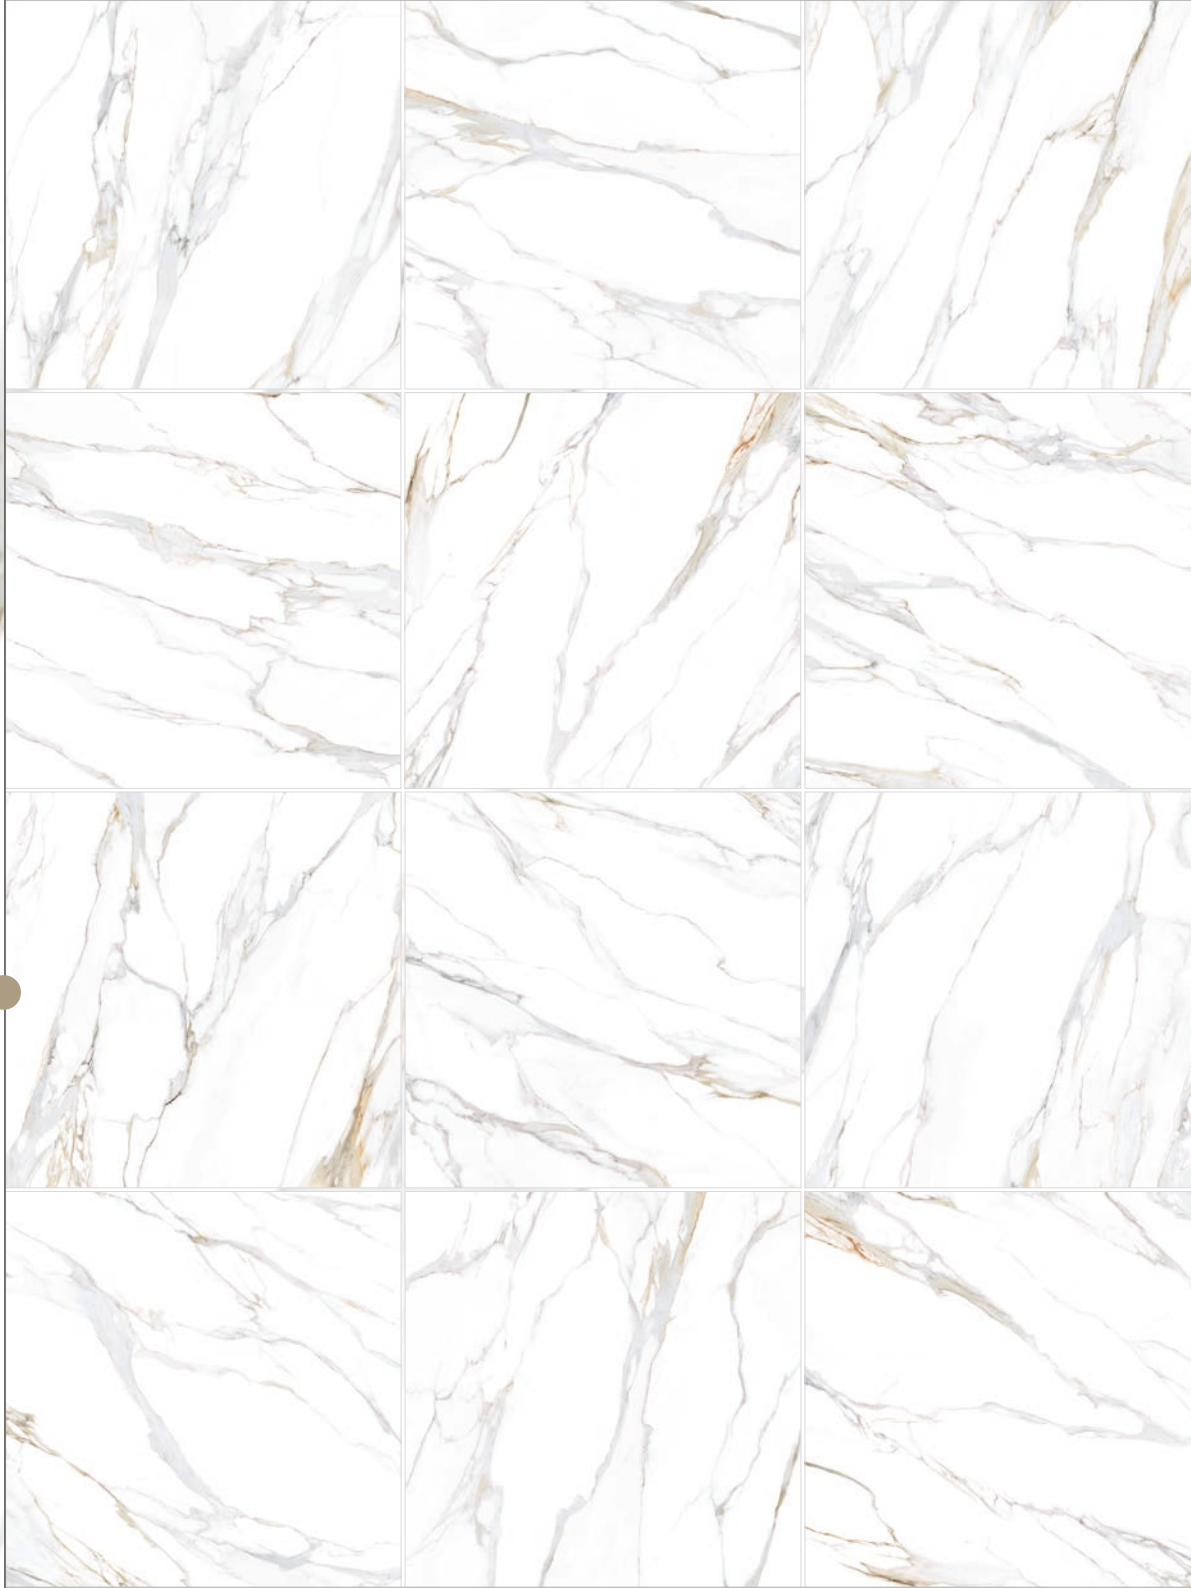

AURORA Gold 120x120 48"x48"

Polished Porcelain
Porcelánico Pulido

Rectified
Rectificado

Matt surface
Superficie Mate

Hygienic and Anti-Allergenic
Higiénico y antialérgico

Fireproof
Ignífugo

Durable and resistant
Duradero y resistente