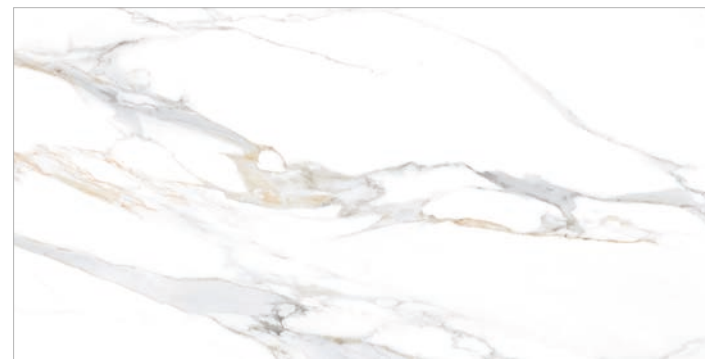

Sizes / Formatos

POLISHED RECTIFIED_NATURAL RECTIFIED

Aurora Gold
120x120 **48"x48"**
POLISHED RECTIFIED - NATURAL RECTIFIED

Aurora Gold
90x90 **36"x36"**
POLISHED RECTIFIED - NATURAL RECTIFIED

Aurora Gold
90x180 **36"x72"**
POLISHED RECTIFIED - NATURAL RECTIFIED