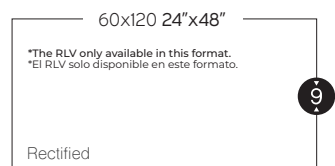

RLV PERLA

PORTLAND

PORCELAIN

GRIS

→
RLV Portland Gris 120x120 · 48"x48"

→
Portland Gris 120x120 · 48"x48"

PORTLAND

PORCELAIN